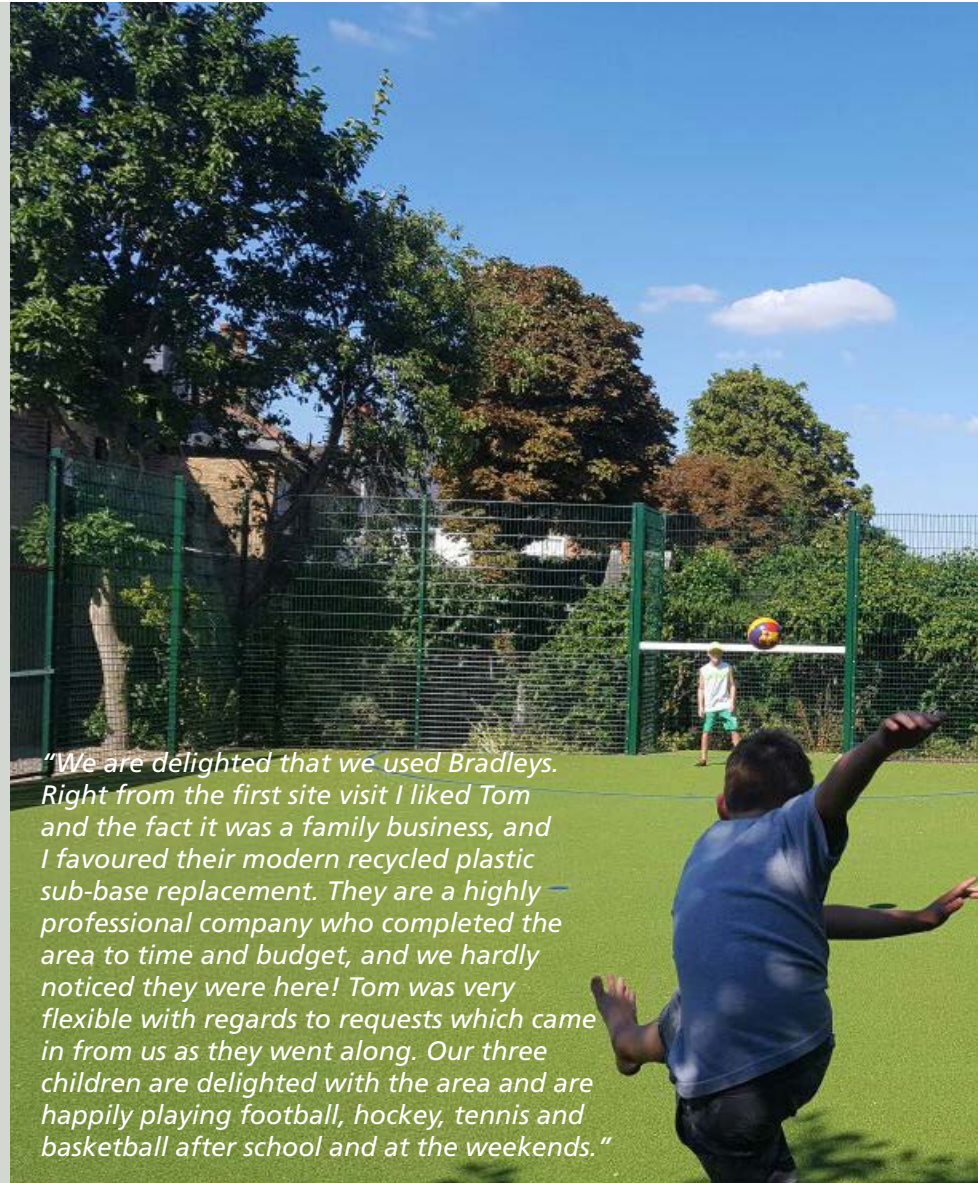

The project involved creating a sub-base using Permavoid 85, which was chosen due to limited access to the site and also because of tree protection issues on the property.

Tiger Turf's Evo Pro surface was chosen on a 5mm PVP shock pad, which is surrounded by a 3m high twin bar fence, incorporating goals, a basketball hoop and tennis practice wall.